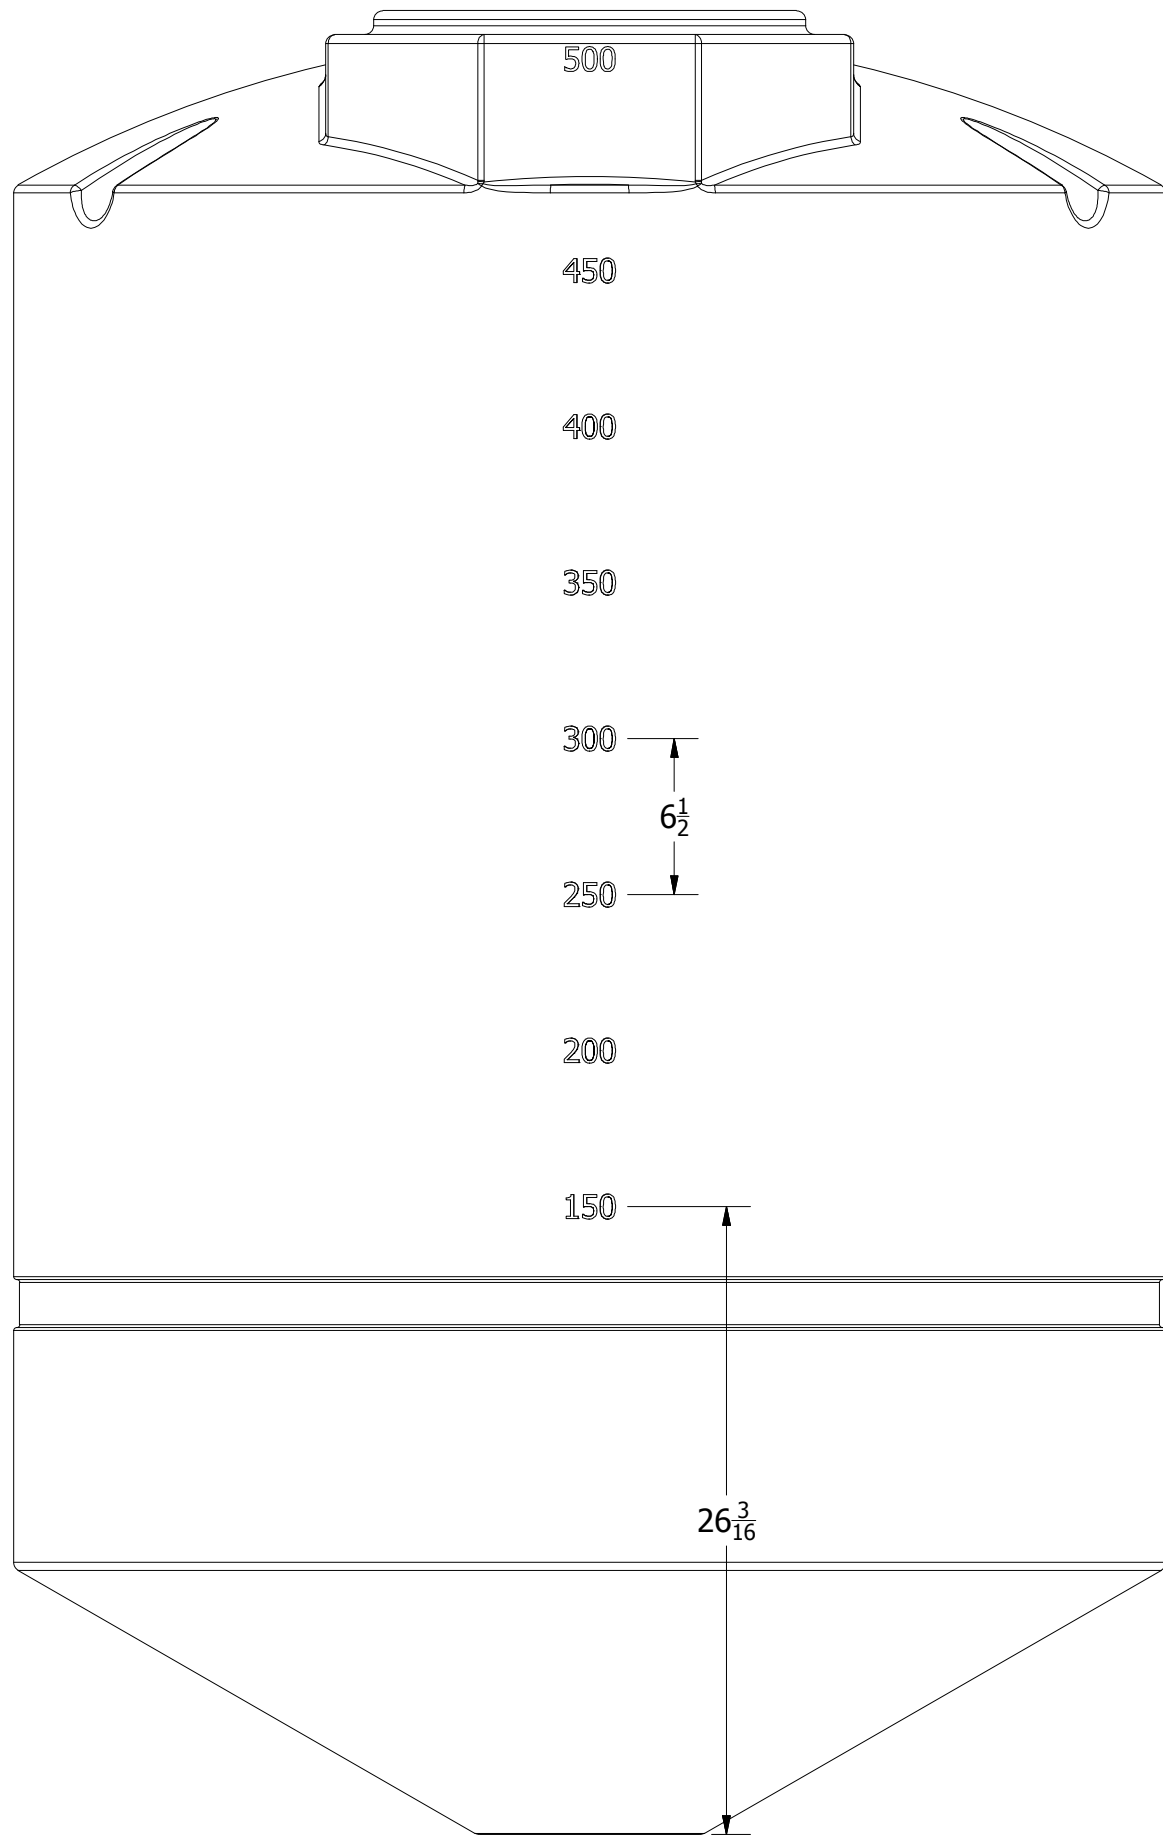

REVISION HISTORY				
REV	DESCRIPTION	DATE	AUTHOR	
A	REDRAWN	8/21/1997		
B	DIMENSION ADDED	3/21/2000		
C	REDRAWN	7/24/2013	Michael Holden	
DRAWN Jerry Paulson		8/21/1997	 NORWESCO NORWESCO, INC. SAINT BONIFACIUS, MN TITLE 500 GALLON CONE BOTTOM TANK	
CHECKED				
QA				
MFG				
APPROVED				
		SIZE B	DWG NO	REV C
		SCALE: 1/16	SHEET 1 OF 2	

DRAWN Jerry Paulson	8/21/1997	 NORWESCO, INC. SAINT BONIFACIUS, MN		
CHECKED		TITLE		
QA		500 GALLON CONE BOTTOM TANK		
MFG				
APPROVED		SIZE	DWG NO	REV
		B		C
		SCALE: 1/16	SHEET 2 OF 2	