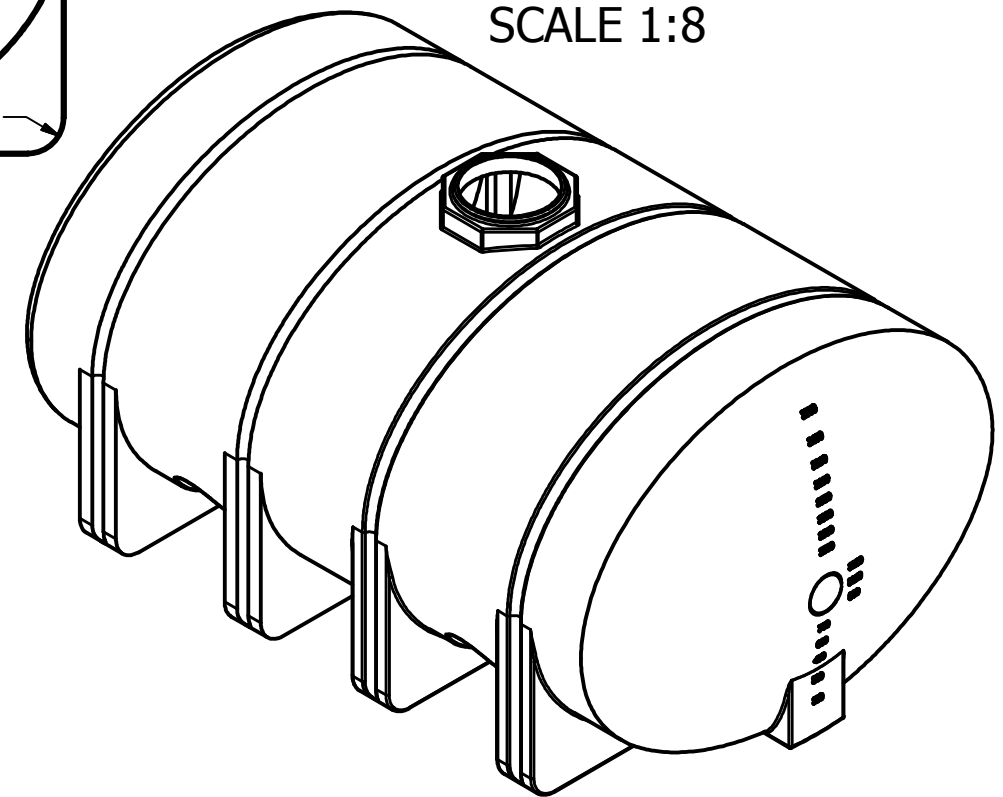

SECTION A-A
SCALE 1:8

SECTION B-B
SCALE 1:28

REVISION HISTORY			
REV	DESCRIPTION	DATE	AUTHOR
B	REDRAWN, SPRGR REV'D	10/22/1997	
C	REDRAWN, SPRGR REV'D	8/17/2004	
D	REDRAWN	8/6/2013	Michael Holden
DRAWN Jerry Paulson		10/22/1997	 NORWESCO NORWESCO, INC. SAINT BONIFACIUS, MN TITLE 2635 GALLON ELLIPTICAL LEG TANK
CHECKED			
QA			
MFG			
APPROVED			
SIZE B		DWG NO	REV D
SCALE: 1/16		SHEET 1 OF 2	