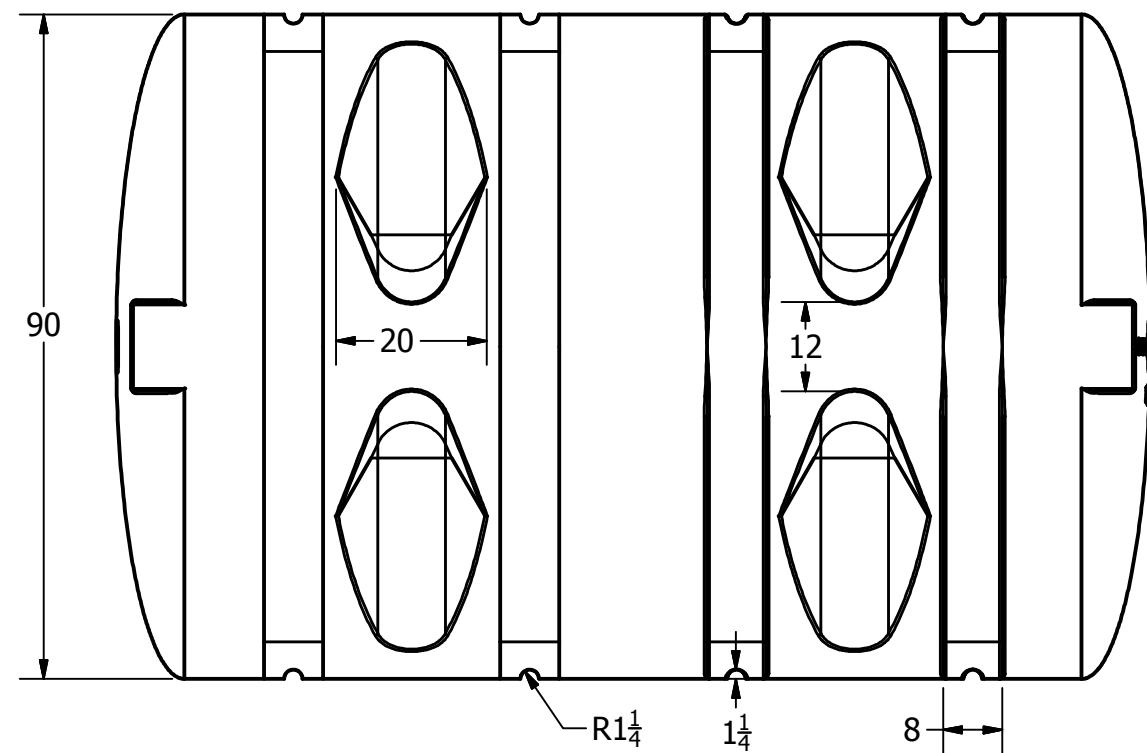

SECTION A-A
SCALE 1:8

SECTION B-B
SCALE 1:28

REVISION HISTORY			
REV	DESCRIPTION	DATE	AUTHOR
B	REDRAWN, SPRGR REV'D	10/22/1997	
C	REDRAWN, SPRGR REV'D	8/17/2004	
D	REDRAWN	8/6/2013	Michael Holden
DRAWN Jerry Paulson		10/22/1997	 NORWESCO NORWESCO, INC. SAINT BONIFACIUS, MN TITLE 2635 GALLON ELLIPTICAL LEG TANK
CHECKED			
QA			
MFG			
APPROVED			
SIZE B		DWG NO	REV D
SCALE: 1/16		SHEET 1 OF 2	