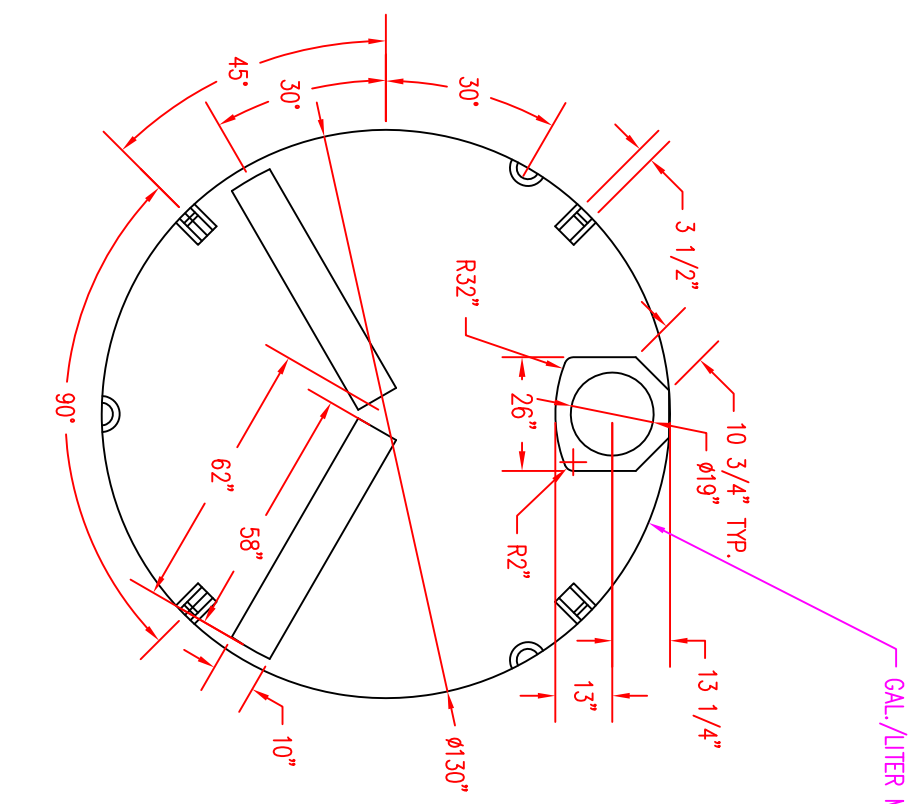

| REVISIONS | | | | |
|-----------|-----|-------------|------|----------|
| ZONE | REV | DESCRIPTION | DATE | APPROVED |
| | | | | |

NORWESCO
ST. BONIFACIUS, MN

10,500 GALLON VERTICAL STORAGE TANK

JTP 24JUL03

SCALE 1/32

SHEET

LIFT LUG/TIE-DOWN DETAIL
SCALE 1:16