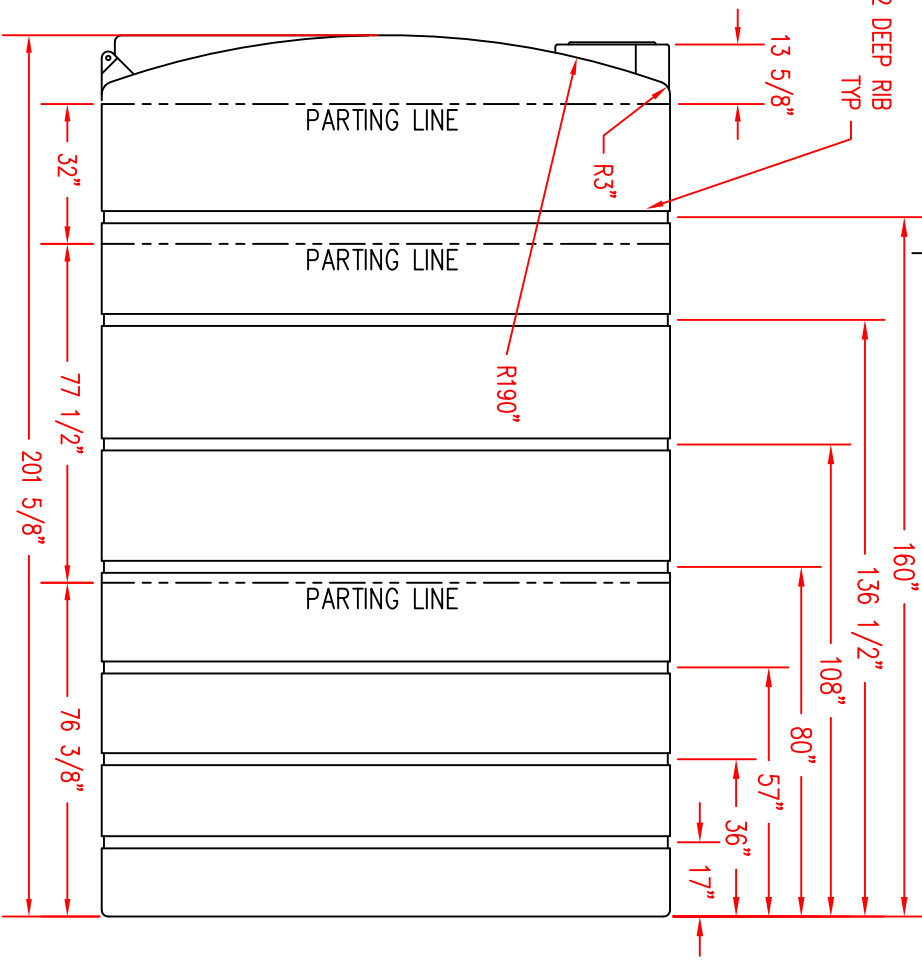

| REVISIONS | | | | |
|-----------|-----|-------------|------|----------|
| ZONE | REV | DESCRIPTION | DATE | APPROVED |
| | | | | |

NORWESCO
ST. BONIFACIUS, MN

10,500 GALLON VERTICAL STORAGE TANK

JTP 24JUL03

SCALE 1/32

SHEET

LIFT LUG/TIE-DOWN DETAIL
SCALE 1:16